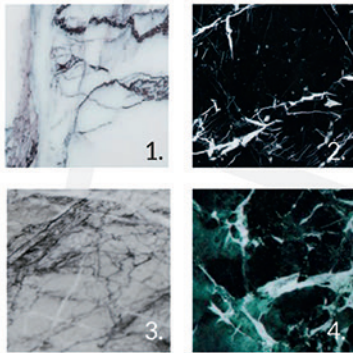

EMMA
—

EMMA

- + Traditional design with a modern twist
- + Only includes round and oval shape
- + Exposed bevel edge marble, giving a light luxurious character

Note: Not two marble tops are the same; every pattern is unique

MARBLE TOP

1. White Mountain
2. Black Eagle
3. Grey Rain
4. Green Lightning

FRAME

1. Powder coated iron – Black
2. Powder coated iron – White
3. Stainless steel
4. Copper plated steel
5. Brass plated steel