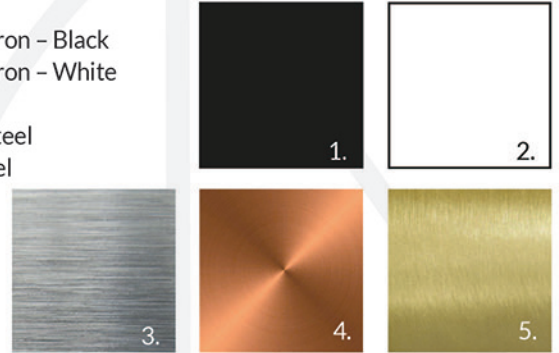

EMMA
—

EMMA

- + Traditional design with a modern twist
- + Only includes round and oval shape
- + Exposed bevel edge marble, giving a light luxurious character

Note: Not two marble tops are the same; every pattern is unique

MARBLE TOP

1. White Mountain
2. Black Eagle
3. Grey Rain
4. Green Lightning

FRAME

1. Powder coated iron – Black
2. Powder coated iron – White
3. Stainless steel
4. Copper plated steel
5. Brass plated steel