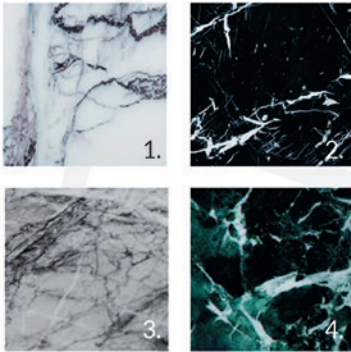

JERRY
—

JERRY

- + Contemporary design with beautifully curved frame
- + Skilled metal work for bending every corner of the frame
- + Marble top includes rectangular and oval shape

Note: Not two marble tops are the same; every pattern is unique

MARBLE TOP

1. White Mountain
2. Black Eagle
3. Grey Rain
4. Green Lightning

FRAME

1. Powder coated iron – Black
2. Powder coated iron – White
3. Stainless steel
4. Copper plated steel
5. Brass plated steel

Front page: Jerry rectangular sofa table - Grey Rain marble/Stainless steel frame [top]

Jerry rectangular dining table - Grey Rain marble/Powder coated iron black frame [bottom]

This page: Jerry rectangular dining table - Grey Rain marble/Powder coated iron black frame