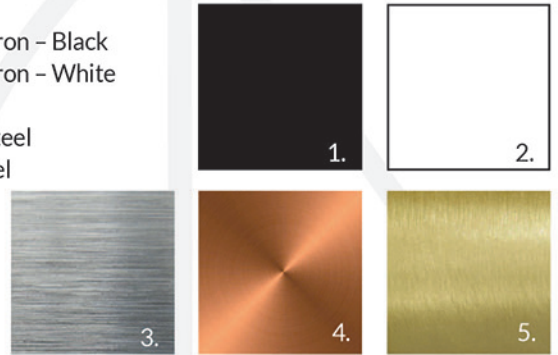

JERRY
—

JERRY

- + Contemporary design with beautifully curved frame
- + Skilled metal work for bending every corner of the frame
- + Marble top includes rectangular and oval shape

Note: Not two marble tops are the same; every pattern is unique

MARBLE TOP

1. White Mountain
2. Black Eagle
3. Grey Rain
4. Green Lightning

FRAME

1. Powder coated iron – Black
2. Powder coated iron – White
3. Stainless steel
4. Copper plated steel
5. Brass plated steel

Front page: Jerry rectangular sofa table - Grey Rain marble/Stainless steel frame [top]

Jerry rectangular dining table - Grey Rain marble/Powder coated iron black frame [bottom]

This page: Jerry rectangular dining table - Grey Rain marble/Powder coated iron black frame