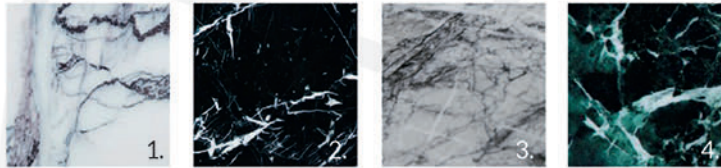

MARINA

MARINA

- + Console table composed by 3 pieces, each in different height
- + Especially suitable for hallways and home entrance
- + Easy to fit within each other
- + Beveled edges for a thin look
- + Polished with a natural feel

Note: Not two marble pieces are the same; every pattern is unique

MARBLE

1. White Mountain
2. Black Eagle
3. Grey Rain
4. Green Lightning

CONSOLE TABLE

L115xW25xH76
L105xW25xH66
L95xW25xH56
Gross : 170kg/0.4m³