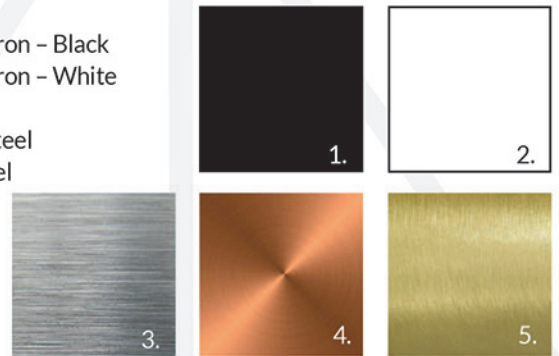

MIA
—

MIA

- + Traditional design adapted to a more contemporary look
- + Design easy to match with many home decoration styles
- + Includes round and oval shape

Note: Not two marble tops are the same; every pattern is unique

MARBLE TOP

1. White Mountain
2. Black Eagle
3. Grey Rain
4. Green Lightning

FRAME

1. Powder coated iron – Black
2. Powder coated iron – White
3. Stainless steel
4. Copper plated steel
5. Brass plated steel