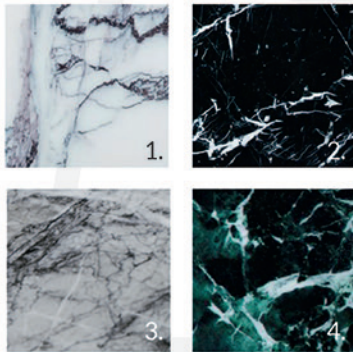

MIA
—

MIA

- + Traditional design adapted to a more contemporary look
- + Design easy to match with many home decoration styles
- + Includes round and oval shape

Note: Not two marble tops are the same; every pattern is unique

MARBLE TOP

1. White Mountain
2. Black Eagle
3. Grey Rain
4. Green Lightning

FRAME

1. Powder coated iron – Black
2. Powder coated iron – White
3. Stainless steel
4. Copper plated steel
5. Brass plated steel