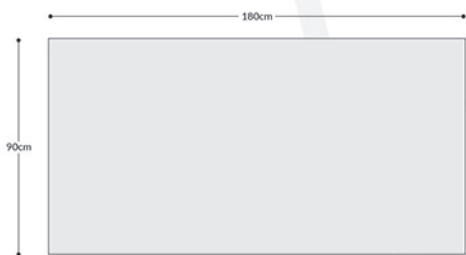

## DINING TABLE

L180xW90xH74

Gross : 176kg/1.65m<sup>3</sup>

## SOFA TABLE

L120xW60xH40

Gross : 88kg/0.49m<sup>3</sup>

## SOFA TABLE

L100xW100xH40

Gross : 109kg/0.78m<sup>3</sup>

## SIDE TABLE

L50xW50xH40

Gross : 31kg/0.2m<sup>3</sup>