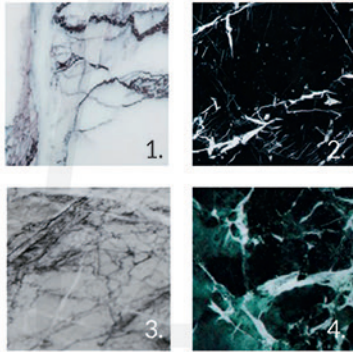

# OLIVIA

- + Simple design for a minimalist look
- + Marble top resting on top of 2 middle bars, giving the impression to be floating
- + Delicate appearance yet strong in usage

Note: Not two marble tops are the same; every pattern is unique

## MARBLE TOP

1. White Mountain
2. Black Eagle
3. Grey Rain
4. Green Lightning

## FRAME

1. Powder coated iron – Black
2. Powder coated iron – White
3. Stainless steel
4. Copper plated steel
5. Brass plated steel