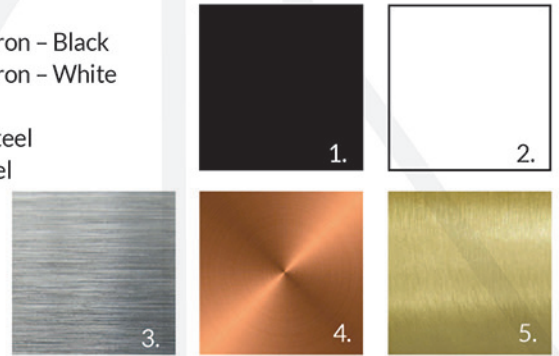

FRAME

1. Powder coated iron – Black
2. Powder coated iron – White
3. Stainless steel
4. Copper plated steel
5. Brass plated steel