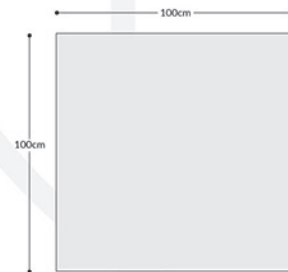

## DINING TABLE

L180xW90xH74

Gross : 176kg/1.65m<sup>3</sup>

## SOFA TABLE

L120xW60xH40

Gross : 88kg/0.49m<sup>3</sup>

## SOFA TABLE

L100xW100xH40

Gross : 109kg/0.78m<sup>3</sup>

## SIDE TABLE

L50xW50xH40

Gross : 31kg/0.2m<sup>3</sup>