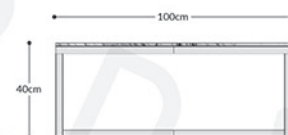

## DINING TABLE

L180xW90xH74

Gross : 176kg/1.65m<sup>3</sup>

## SOFA TABLE

L120xW60xH40

Gross : 88kg/0.49m<sup>3</sup>

## SOFA TABLE

L100xW100xH40

Gross : 109kg/0.78m<sup>3</sup>

## SIDE TABLE

L50xW50xH40

Gross : 31kg/0.2m<sup>3</sup>