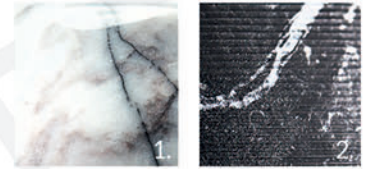

# STANLEY

- + Flower vases in 3 different sizes, each in 2 different finishes
- + Irregular shape, giving it a different appearance from every angle
- + Marble has been cut and shaped by hand

## MARBLE

1. White Mountain
2. Black Eagle

## FINISH

1. Polished
2. Honed

Note: Not two marble pieces are the same; every pattern is unique