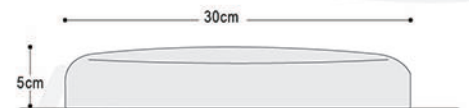

Front page: Stanley large - Black Eagle marble/Honed & White Mountain marble/Polished [top]

Stanley plate - Black Eagle marble/Polished [bottom]

This page: Stanley large - White Mountain marble/Polished

Stanley small - Black Eagle marble/Polished

Stanley plate - White Mountain marble/Polished