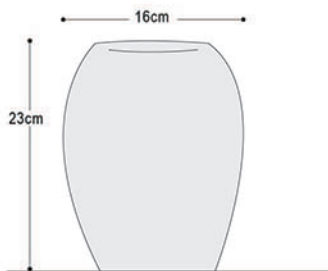

## LARGE

L16xW16xH23  
Gross : 7kg/0.01m<sup>3</sup>

## SMALL

L14xW14xH11  
Gross : 3kg/0.01m<sup>3</sup>

## PLATE

L30xW30xH5  
Gross : 6kg/0.01m<sup>3</sup>

Front page: Stanley large - Black Eagle marble/Honed & White Mountain marble/Polished [top]

Stanley plate - Black Eagle marble/Polished [bottom]

This page: Stanley large - White Mountain marble/Polished