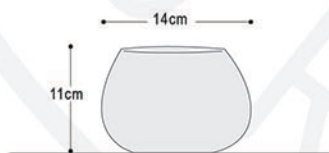

## LARGE

L16xW16xH23  
Gross : 7kg/0.01m<sup>3</sup>

## SMALL

L14xW14xH11  
Gross : 3kg/0.01m<sup>3</sup>

## PLATE

L30xW30xH5  
Gross : 6kg/0.01m<sup>3</sup>

Front page: Stanley large - Black Eagle marble/Honed & White Mountain marble/Polished [top]

Stanley plate - Black Eagle marble/Polished [bottom]

This page: Stanley large - White Mountain marble/Polished