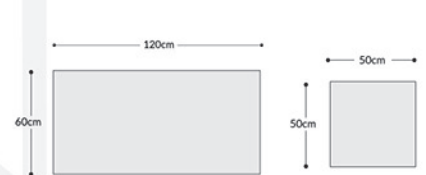

DINING TABLE

L180xW90xH74
Gross :176kg/1.65m³

DINING TABLE

L170xW100xH74
Gross :135kg/1.72m³

SOFA TABLE

L100xW100xH40
Gross :109kg/0.65m³

SOFA TABLE

L120xW60xH40
Gross : 86kg/0.49m³

SIDE TABLE

L50xW50xH40
Gross : 31kg/0.2m³

Front page: Teddy rectangular dining table - Green Lightning marble/Powder coated iron black frame

This page: Teddy oval dining table - Black Eagle marble/Powder coated iron black frame