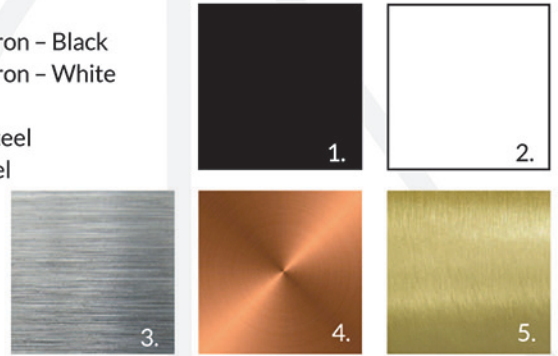

TEDDY
—

TEDDY

- + Design inspired by the shadows of a table during sunset
- + Marble top appears like soaring above ground
- + A very attractive design with a balance of proportions

Note: Not two marble tops are the same; every pattern is unique

MARBLE TOP

1. White Mountain
2. Black Eagle
3. Grey Rain
4. Green Lightning

FRAME

1. Powder coated iron – Black
2. Powder coated iron – White
3. Stainless steel
4. Copper plated steel
5. Brass plated steel