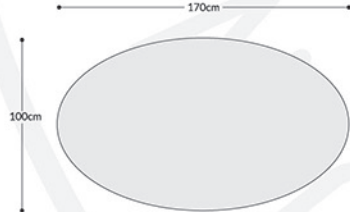

DINING TABLE

L180xW90xH74
Gross :176kg/1.65m³

DINING TABLE

L170xW100xH74
Gross :135kg/1.72m³

SOFA TABLE

L100xW100xH40
Gross :109kg/0.65m³

SOFA TABLE

L120xW60xH40
Gross : 86kg/0.49m³

SIDE TABLE

L50xW50xH40
Gross : 31kg/0.2m³

Front page: Teddy rectangular dining table - Green Lightning marble/Powder coated iron black frame

This page: Teddy oval dining table - Black Eagle marble/Powder coated iron black frame