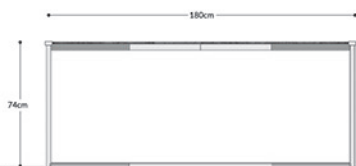

DINING TABLE

L180xW90xH74
Gross :176kg/1.65m³

DINING TABLE

L170xW100xH74
Gross :135kg/1.72m³

SOFA TABLE

L100xW100xH40
Gross :109kg/0.65m³

SOFA TABLE

L120xW60xH40
Gross : 86kg/0.49m³

SIDE TABLE

L50xW50xH40
Gross : 31kg/0.2m³

Front page: Teddy rectangular dining table - Green Lightning marble/Powder coated iron black frame

This page: Teddy oval dining table - Black Eagle marble/Powder coated iron black frame