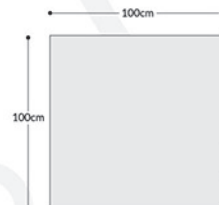

DINING TABLE

L180xW90xH74
Gross :176kg/1.65m³

DINING TABLE

L170xW100xH74
Gross :135kg/1.72m³

SOFA TABLE

L100xW100xH40
Gross :109kg/0.65m³

SOFA TABLE

L120xW60xH40
Gross : 86kg/0.49m³

SIDE TABLE

L50xW50xH40
Gross : 31kg/0.2m³

Front page: Teddy rectangular dining table - Green Lightning marble/Powder coated iron black frame

This page: Teddy oval dining table - Black Eagle marble/Powder coated iron black frame