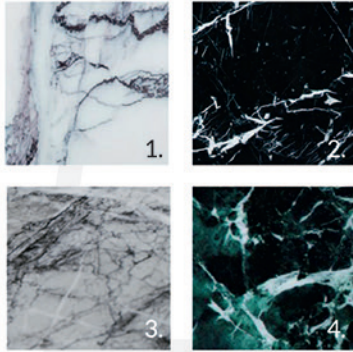

TEDDY
—

TEDDY

- + Design inspired by the shadows of a table during sunset
- + Marble top appears like soaring above ground
- + A very attractive design with a balance of proportions

Note: Not two marble tops are the same; every pattern is unique

MARBLE TOP

1. White Mountain
2. Black Eagle
3. Grey Rain
4. Green Lightning

FRAME

1. Powder coated iron – Black
2. Powder coated iron – White
3. Stainless steel
4. Copper plated steel
5. Brass plated steel

SIDE TABLE

L50xW50xH40
Gross : 31kg/0.2m³

Front page: Teddy rectangular dining table - Green Lightning marble/Powder coated iron black frame

This page: Teddy oval dining table - Black Eagle marble/Powder coated iron black frame