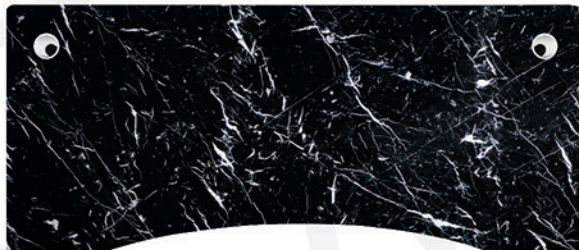

ALEX
—

ALEX

- + Modern and ergonomic design
- + Gives a high-end and luxurious appearance to the working space
- + Thin beveled edges for a light look
- + Functional and spacious
- + Table top including two holes for cables

Note: Not two marble tops are the same; every pattern is unique

Optional: Electric frame to automatically adjust height of the table

MARBLE

1. White Mountain
2. Black Eagle
3. Grey Rain
4. Green Lightning