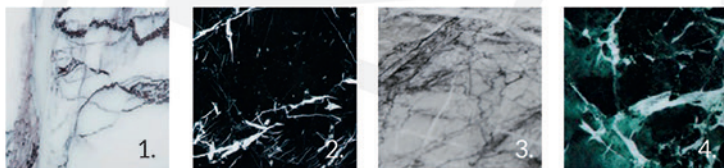

ALEX
—

ALEX

- + Modern and ergonomic design
- + Gives a high-end and luxurious appearance to the working space
- + Thin beveled edges for a light look
- + Functional and spacious
- + Table top including two holes for cables

Note: Not two marble tops are the same; every pattern is unique

Optional: Electric frame to automatically adjust height of the table

MARBLE

1. White Mountain
2. Black Eagle
3. Grey Rain
4. Green Lightning