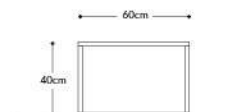

Note: Not two marble tops are the same; every pattern is unique

**GAARD Coffee**  
L80xW80xH40  
Gross : 47kg/0.39m<sup>3</sup>

**GAARD Rectangular**  
L60xW120xH40  
Gross : 60kg/0.43m<sup>3</sup>

**GAARD Triangular**  
L60xW60xH40  
Gross : 22kg/0.23m<sup>3</sup>