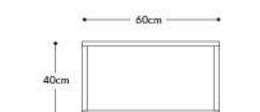

Note: Not two marble tops are the same; every pattern is unique

**GAARD Coffee**  
L80xW80xH40  
Gross : 47kg/0.39m<sup>3</sup>

**GAARD Rectangular**  
L60xW120xH40  
Gross : 60kg/0.43m<sup>3</sup>

**GAARD Triangular**  
L60xW60xH40  
Gross : 22kg/0.23m<sup>3</sup>