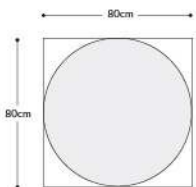

Note: Not two marble tops are the same; every pattern is unique

**GAARD Coffee**  
L80xW80xH40  
Gross : 47kg/0.39m<sup>3</sup>

**GAARD Rectangular**  
L60xW120xH40  
Gross : 60kg/0.43m<sup>3</sup>

**GAARD Triangular**  
L60xW60xH40  
Gross : 22kg/0.23m<sup>3</sup>