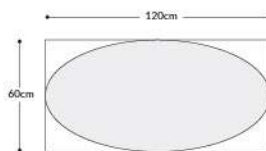

Note: Not two marble tops are the same; every pattern is unique

**GAARD Coffee**  
L80xW80xH40  
Gross : 47kg/0.39m<sup>3</sup>

**GAARD Rectangular**  
L60xW120xH40  
Gross : 60kg/0.43m<sup>3</sup>

**GAARD Triangular**  
L60xW60xH40  
Gross : 22kg/0.23m<sup>3</sup>