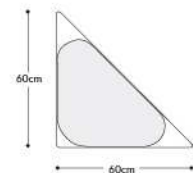

Note: Not two marble tops are the same; every pattern is unique

**GAARD Coffee**  
L80xW80xH40  
Gross : 47kg/0.39m<sup>3</sup>

**GAARD Rectangular**  
L60xW120xH40  
Gross : 60kg/0.43m<sup>3</sup>

**GAARD Triangular**  
L60xW60xH40  
Gross : 22kg/0.23m<sup>3</sup>