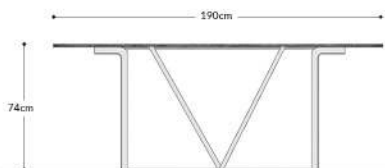

JERRY
—

JERRY

- + Contemporary design with beautifully curved frame
- + Skilled metal work for bending every corner of the frame
- + Marble top includes rectangular and oval shape

Note: Not two marble tops are the same; every pattern is unique

Jerry coffee table - White Mountain marble/Black powder coated iron frame

DINING TABLE
L180xW90xH74
Gross : 176kg/1.4m³

DINING TABLE
L190xW110xH74
Gross : 206kg/1.8m³

COFFEE TABLE
L120xW60xH40
Gross : 78kg/0.4m³

COFFEE TABLE
L120xW60xH40
Gross : 70kg/0.4m³

Front page: Jerry rectangular coffee table - Grey Rain marble/Stainless steel frame [top]

Jerry rectangular dining table - Grey Rain marble/Black powder coated iron frame [bottom]