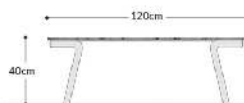

JERRY
—

JERRY

- + Contemporary design with beautifully curved frame
- + Skilled metal work for bending every corner of the frame
- + Marble top includes rectangular and oval shape

Note: Not two marble tops are the same; every pattern is unique

Jerry coffee table - White Mountain marble/Black powder coated iron frame

DINING TABLE
L180xW90xH74
Gross : 176kg/1.4m³

DINING TABLE
L190xW110xH74
Gross : 206kg/1.8m³

COFFEE TABLE
L120xW60xH40
Gross : 78kg/0.4m³

COFFEE TABLE
L120xW60xH40
Gross : 70kg/0.4m³

Front page: Jerry rectangular coffee table - Grey Rain marble/Stainless steel frame [top]

Jerry rectangular dining table - Grey Rain marble/Black powder coated iron frame [bottom]