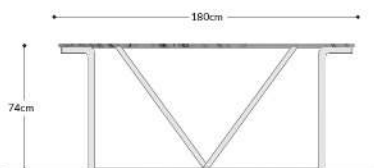

JERRY
—

JERRY

- + Contemporary design with beautifully curved frame
- + Skilled metal work for bending every corner of the frame
- + Marble top includes rectangular and oval shape

Note: Not two marble tops are the same; every pattern is unique

Jerry coffee table - White Mountain marble/Black powder coated iron frame

DINING TABLE
L180xW90xH74
Gross : 176kg/1.4m³

DINING TABLE
L190xW110xH74
Gross : 206kg/1.8m³

COFFEE TABLE
L120xW60xH40
Gross : 78kg/0.4m³

COFFEE TABLE
L120xW60xH40
Gross : 70kg/0.4m³

Front page: Jerry rectangular coffee table - Grey Rain marble/Stainless steel frame [top]

Jerry rectangular dining table - Grey Rain marble/Black powder coated iron frame [bottom]