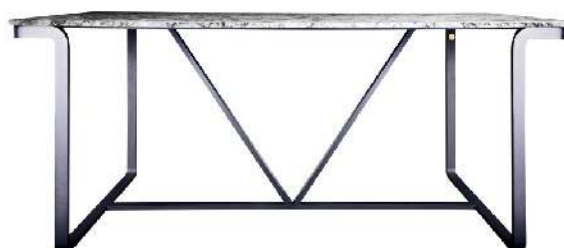

JERRY
—

JERRY

- + Contemporary design with beautifully curved frame
- + Skilled metal work for bending every corner of the frame
- + Marble top includes rectangular and oval shape

Note: Not two marble tops are the same; every pattern is unique

Jerry coffee table - White Mountain marble/Black powder coated iron frame

DINING TABLE
L180xW90xH74
Gross : 176kg/1.4m³

DINING TABLE
L190xW110xH74
Gross : 206kg/1.8m³

COFFEE TABLE
L120xW60xH40
Gross : 78kg/0.4m³

COFFEE TABLE
L120xW60xH40
Gross : 70kg/0.4m³

Front page: Jerry rectangular coffee table - Grey Rain marble/Stainless steel frame [top]

Jerry rectangular dining table - Grey Rain marble/Black powder coated iron frame [bottom]

This page: Jerry rectangular dining table - Grey Rain marble/Black powder coated iron frame [top]