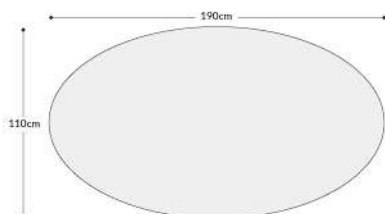

Jerry coffee table - White Mountain marble/Black powder coated iron frame

DINING TABLE
L180xW90xH74
Gross : 176kg/1.4m³

DINING TABLE
L190xW110xH74
Gross : 206kg/1.8m³

COFFEE TABLE
L120xW60xH40
Gross : 78kg/0.4m³

COFFEE TABLE
L120xW60xH40
Gross : 70kg/0.4m³

Front page: Jerry rectangular coffee table - Grey Rain marble/Stainless steel frame [top]

Jerry rectangular dining table - Grey Rain marble/Black powder coated iron frame [bottom]