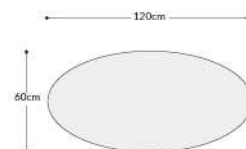

Jerry coffee table - White Mountain marble/Black powder coated iron frame

DINING TABLE
L180xW90xH74
Gross : 176kg/1.4m³

DINING TABLE
L190xW110xH74
Gross : 206kg/1.8m³

COFFEE TABLE
L120xW60xH40
Gross : 78kg/0.4m³

COFFEE TABLE
L120xW60xH40
Gross : 70kg/0.4m³

Front page: Jerry rectangular coffee table - Grey Rain marble/Stainless steel frame [top]

Jerry rectangular dining table - Grey Rain marble/Black powder coated iron frame [bottom]