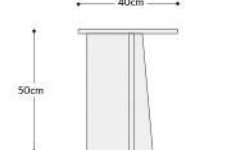

T-Large accent table - Green lighting marble/Copper plated steel rim

T - LARGE | ACCENT TABLE
L120xW30xH60
Gross : 79kg/0.31m³

T - SMALL | COFFEE TABLE
L80xW30xH40
Gross : 46kg/0.15m³

T - ROUND | SIDE TABLE
Ø40xH50
Gross : 27kg/0.12m³