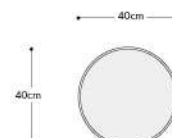

T-Large accent table - Green lighting marble/Copper plated steel rim

T - LARGE | ACCENT TABLE
L120xW30xH60
Gross : 79kg/0.31m³

T - SMALL | COFFEE TABLE
L80xW30xH40
Gross : 46kg/0.15m³

T - ROUND | SIDE TABLE
Ø40xH50
Gross : 27kg/0.12m³