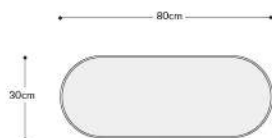

PURE
—

PURE

- + Made completely with solid marble
- + Designed as a piece of art with a functional purpose
- + Versatile use, able to combine 2 or more pieces together

Note: Not two marble tops are the same; every pattern is unique
Optional: Metallic rim around table top

T-Large accent table - Green lighting marble/Copper plated steel rim

T - LARGE | ACCENT TABLE
L120xW30xH60
Gross : 79kg/0.31m³

T - SMALL | COFFEE TABLE
L80xW30xH40
Gross : 46kg/0.15m³

T - ROUND | SIDE TABLE
Ø40xH50
Gross : 27kg/0.12m³