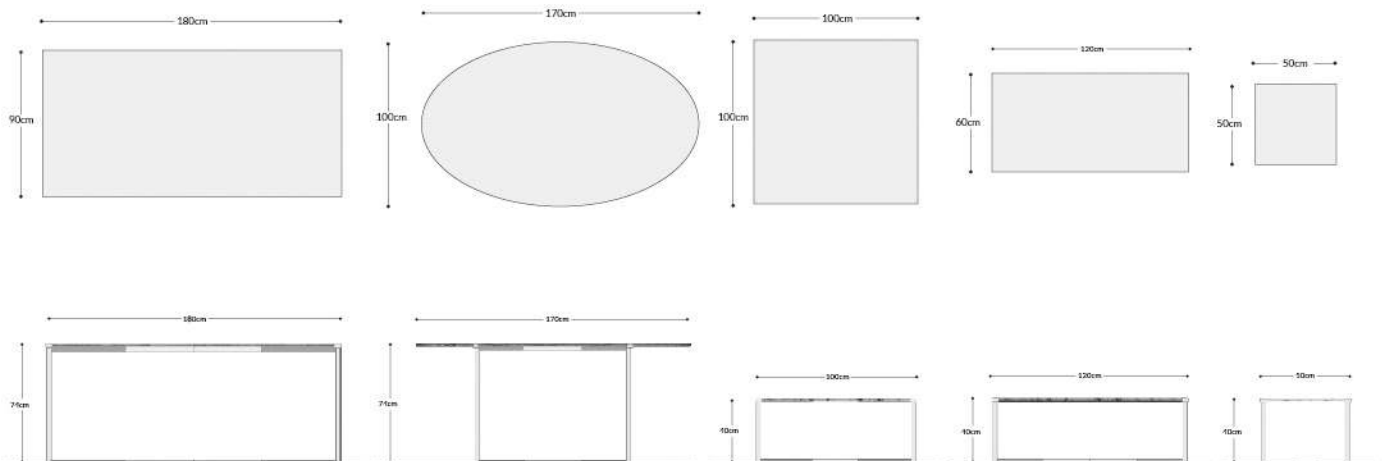

TEDDY
—

TEDDY

- + Design inspired by the shadows of a table during sunset
- + Marble top appears like soaring above ground
- + A very attractive design with a balance of proportions

Note: Not two marble tops are the same; every pattern is unique

Teddy coffee table - Black Eagle marble/Brass plated steel frame

DINING TABLE

L180xW90xH74
Gross :176kg/1.5m³

DINING TABLE

L170xW100xH74
Gross :135kg/1.5m³

COFFEE TABLE

L100xW100xH40
Gross :109kg/0.5m³

COFFEE TABLE

L120xW60xH40
Gross : 86kg/0.4m³

SIDE TABLE

L50xW50xH40
Gross : 31kg/0.2m³

Front page: Teddy oval dining table - Black Eagle marble/Black powder coated iron frame [top]

Teddy rectangular dining table - Green Lightning marble/Copper plated steel frame [bottom]