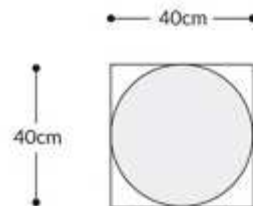

L50xW50xH40cm
Gross : 20kg/0.17m³

GAARD Side

GAARD Double

GAARD Double

Steady console table with a simple and sophisticated look that compliments any space where it is placed. The cuboid shape of this console represents the pillar that brings stability in life and inside contains the noble materials commonly used in furniture.

L40xW40xH80cm
Gross : 28kg/0.21m³

POUL

DINING TABLE
L200xW100xH74cm
Gross :115kg/1.13m³

The Scandinavian style is known for mastering wood furniture; creating simple, beautiful and durable pieces. Designed by Ulrich Heegaard, this table introduces the warm element of wood mixing it with marble to create a balance of textures that enhances any stylish environment.