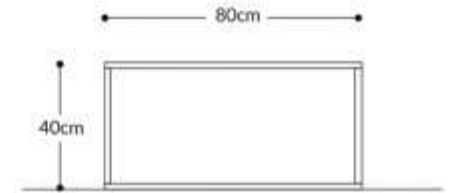

GAARD Coffee

Harmonious rupture between rigid frames and curved tabletops. A game of geometrical shapes designed to include and balance basic forms while keeping a modern and stylish look.

L80xW80xH40cm
Gross : 47kg/0.39m³

L50xW50xH40cm
Gross : 20kg/0.17m³

GAARD Side

GAARD Double

GAARD Double

Steady console table with a simple and sophisticated look that compliments any space where it is placed. The cuboid shape of this console represents the pillar that brings stability in life and inside contains the noble materials commonly used in furniture.