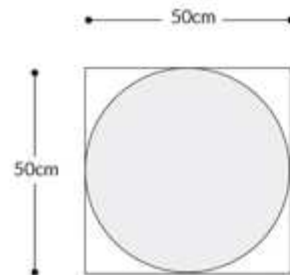

L60xW120xH40cm
Gross : 60kg/0.43m³

GAARD Rectangular

GAARD Triangular

GAARD Triangular

The triangular shape of this GAARD table makes it practical and highly versatile especially for living room spaces. Standing alone, it can be used as a perfect and stylish side table that brings that special touch that only the marble can bring home.

Combining with one or more GAARD Triangular tables, it is possible to create a unique coffee table that can be split and rearranged as needed.

L60xW60xH40cm
Gross : 22kg/0.23m³

GAARD Side

Allegorically representing the natural elements in nature, a well-balanced quantity of marble, wood, and metal, are mixed together to bring the best of each material and to accentuate the decoration and style of the spaces.

L50xW50xH40cm
Gross : 20kg/0.17m³

GAARD Side

GAARD Double

GAARD Double

Steady console table with a simple and sophisticated look that compliments any space where it is placed. The cuboid shape of this console represents the pillar that brings stability in life and inside contains the noble materials commonly used in furniture.

L40xW40xH80cm
Gross : 28kg/0.21m³

POUL

DINING TABLE
L200xW100xH74cm
Gross :115kg/1.13m³

The Scandinavian style is known for mastering wood furniture; creating simple, beautiful and durable pieces. Designed by Ulrich Heegaard, this table introduces the warm element of wood mixing it with marble to create a balance of textures that enhances any stylish environment.