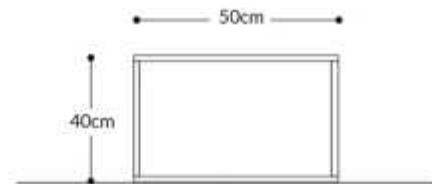

L50xW50xH40cm
Gross : 20kg/0.17m³

GAARD Side

GAARD Double

GAARD Double

Steady console table with a simple and sophisticated look that compliments any space where it is placed. The cuboid shape of this console represents the pillar that brings stability in life and inside contains the noble materials commonly used in furniture.

L40xW40xH80cm
Gross : 28kg/0.21m³

POUL

DINING TABLE
L200xW100xH74cm
Gross :115kg/1.13m³

The Scandinavian style is known for mastering wood furniture; creating simple, beautiful and durable pieces. Designed by Ulrich Heegaard, this table introduces the warm element of wood mixing it with marble to create a balance of textures that enhances any stylish environment.