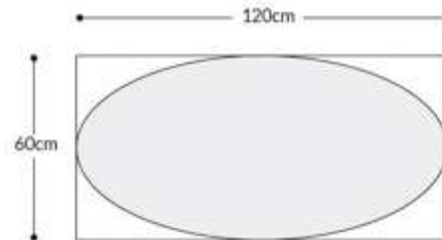

GAARD Rectangular

Like the stone in a ring, the marble is the central piece in these designs, therefore the tables have been designed to give a natural illusion of the marble floating within the frame, magnifying the carefully selected beautiful marble pieces.

L60xW120xH40cm
Gross : 60kg/0.43m³