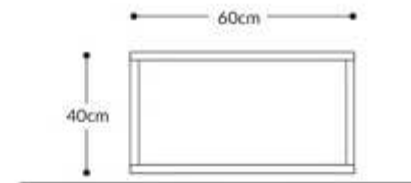

GAARD Triangular

The triangular shape of this GAARD table makes it practical and highly versatile especially for living room spaces. Standing alone, it can be used as a perfect and stylish side table that brings that special touch that only the marble can bring home.

Combining with one or more GAARD Triangular tables, it is possible to create a unique coffee table that can be split and rearranged as needed.

L60xW60xH40cm
Gross : 22kg/0.23m³