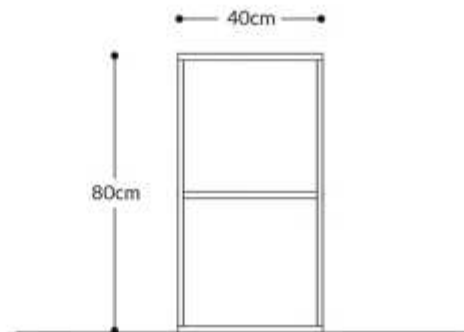

L50xW50xH40cm
Gross : 20kg/0.17m³

GAARD Side

GAARD Double

GAARD Double

Steady console table with a simple and sophisticated look that compliments any space where it is placed. The cuboid shape of this console represents the pillar that brings stability in life and inside contains the noble materials commonly used in furniture.

L40xW40xH80cm
Gross : 28kg/0.21m³

POUL

DINING TABLE
L200xW100xH74cm
Gross :115kg/1.13m³

The Scandinavian style is known for mastering wood furniture; creating simple, beautiful and durable pieces. Designed by Ulrich Heegaard, this table introduces the warm element of wood mixing it with marble to create a balance of textures that enhances any stylish environment.