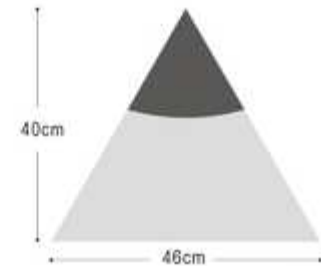

LOVISA

Inspired in the Tangram puzzle game, LOVISA combines three different shapes that, together with more pieces, create a unique sculpture in the wall. Just as the Tangram game itself, the possibility of figures are endless, and added the uniqueness pattern in each marble piece, every creation is 100% inimitable.

Playable, creative, and modern. A DIY wall accessory that outstands the unique character of marble.

SET (3PCS - One of each shape)
L40xW20cm (x1)
L20xW20cm (x1)
L46xW40cm (x1)
Gross : 5.5kg/0.01m³