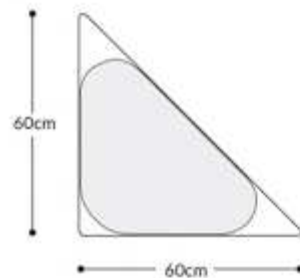

GAARD Triangular

The triangular shape of this GAARD table makes it practical and highly versatile especially for living room spaces. Standing alone, it can be used as a perfect and stylish side table that brings that special touch that only the marble can bring home.

Combining with one or more GAARD Triangular tables, it is possible to create a unique coffee table that can be split and rearranged as needed.

L60xW60xH40cm
Gross : 22kg/0.23m³