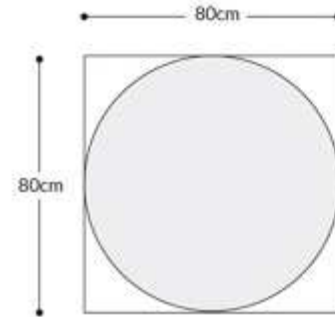

GAARD Coffee

Harmonious rupture between rigid frames and curved tabletops. A game of geometrical shapes designed to include and balance basic forms while keeping a modern and stylish look.

L80xW80xH40cm
Gross : 47kg/0.39m³