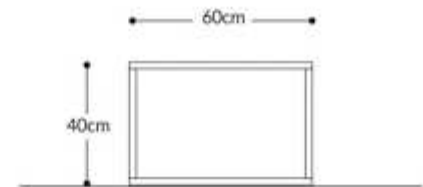

GAARD Rectangular