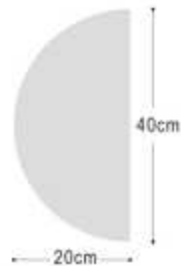

LOVISA

Inspired in the Tangram puzzle game, LOVISA combines three different shapes that, together with more pieces, create a unique sculpture in the wall. Just as the Tangram game itself, the possibility of figures are endless, and added the uniqueness pattern in each marble piece, every creation is 100% inimitable.

Playable, creative, and modern. A DIY wall accessory that outstands the unique character of marble.

SET (3PCS - One of each shape)
L40xW20cm (x1)
L20xW20cm (x1)
L46xW40cm (x1)
Gross : 5.5kg/0.01m³