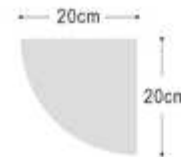

LOVISA

Inspired in the Tangram puzzle game, LOVISA combines three different shapes that, together with more pieces, create a unique sculpture in the wall. Just as the Tangram game itself, the possibility of figures are endless, and added the uniqueness pattern in each marble piece, every creation is 100% inimitable.

Playable, creative, and modern. A DIY wall accessory that outstands the unique character of marble.

SET (3PCS - One of each shape)
L40xW20cm (x1)
L20xW20cm (x1)
L46xW40cm (x1)
Gross : 5.5kg/0.01m³