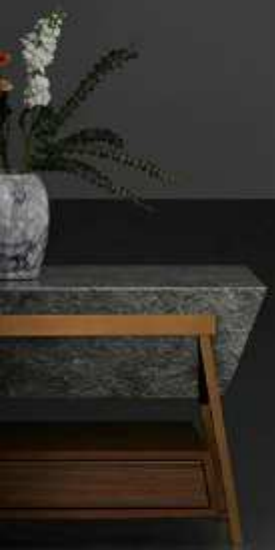

© 2019
Copenhagen, Denmark

www.nordst.dk

[nordstdk](https://www.facebook.com/nordstdk)

[nordstnow](https://www.instagram.com/nordstnow)

info@nordst.dk