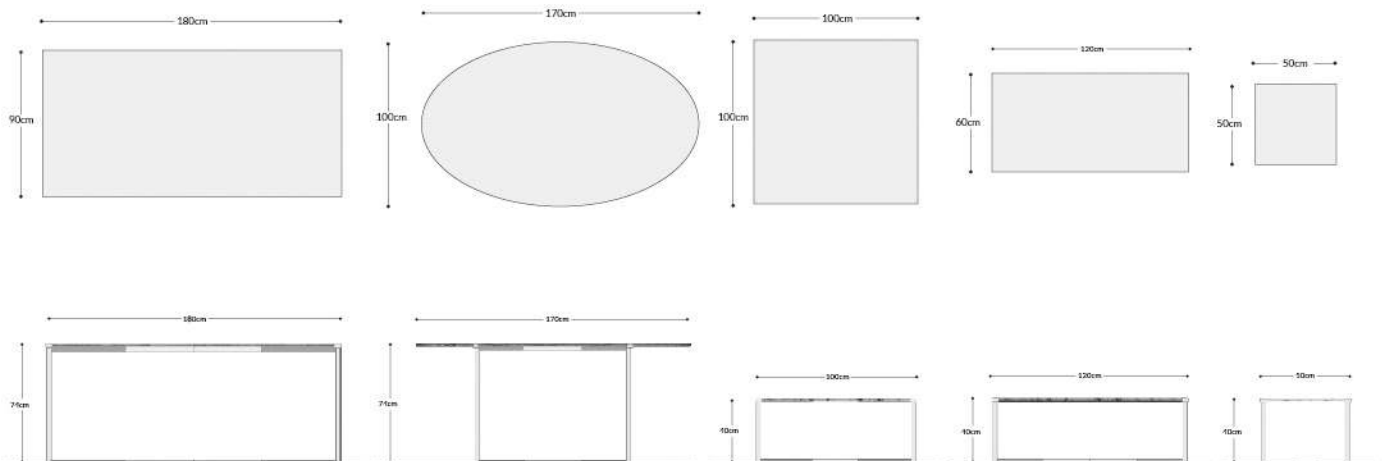

## DINING TABLE

L180xW90xH74  
Gross :176kg/1.5m<sup>3</sup>

## DINING TABLE

L170xW100xH74  
Gross :135kg/1.5m<sup>3</sup>

## COFFEE TABLE

L100xW100xH40  
Gross :109kg/0.5m<sup>3</sup>

## SIDE TABLE

L50xW50xH40  
Gross : 31kg/0.2m<sup>3</sup>

Front page: Teddy oval dining table - Black Eagle marble/Black powder coated iron frame [top]

Teddy rectangular dining table - Green Lightning marble/Copper plated steel frame [bottom]